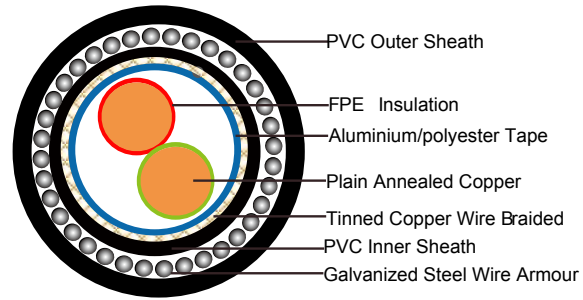

Armoured Profibus DP Cable (Belden 3079A Equivalent+SWA+PVC Sheath)

Construction:

Pair No. X Conductor Size	1PX22AWG
Conductor	Solid plain copper
Insulation	FPE
Shielding 1	Aluminium foil
Shielding 2	Tinned copper wire braid – 65% coverage
Inner Sheath	PVC, Color: Purple
Amour	Galvanised steel wire
Outer Sheath	PVC
Overall Diameter	13.6mm
Approx. Weight	304 KG/KM
Core Color	Red&Green
Outer Sheath Color	Black

Electrical Data:

Characteristic Impedance @ 3-20MHz	150 Ω ± 15Ω	
Conductor Resistance	52.5 Ohm/km max.	
Test Voltage	1KV	
Operate Voltage	300V RMS	
Mutual capacitance	27.9 pF/m	
Max. Attenuation	0.2MHz	1.1dB/100m
	4MHz	2.65dB/100m
	16MHz	5.4dB/100m

Technical Data:

Min. Bending Radius	6 x OD mm
Operating Temp.Range, min.	-30 °C
Operating Temp.Range, max.	+75 °C

Fire Performance

Flame Retardance (Single vertical wire or cable test)	IEC 60332-1-2; EN 60332-1-2
---	-----------------------------
